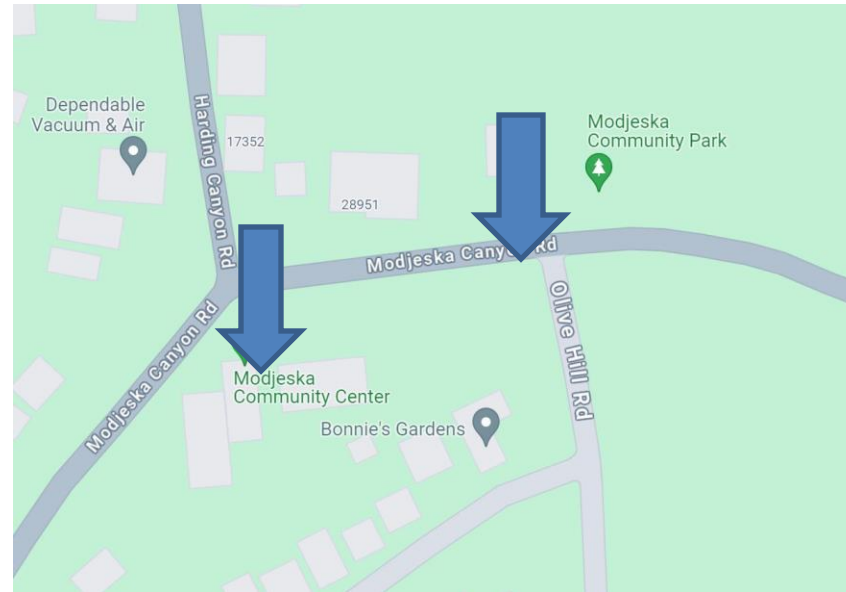

Please print this info out: Modjeska/Silverado Canyon Tai Chi class : Ongoing classes from 9:00 AM to 10:00 AM every Saturday morning at the **Modjeska Park** right next to the Modjeska fire station at 28891 Modjeska Canyon Rd, Silverado, CA 92676-9647. (\$12 per class). If we are not outdoors at park due to weather (either hot/cold/wet) we may see us across the street at the **Community Center** at the address of 28890 Modjeska Canyon Rd, Silverado, CA 92676 (see map below) 949.235.4847 <https://chiflows.com>

Indoor Public Community Center or meet at

Outdoor Public Park